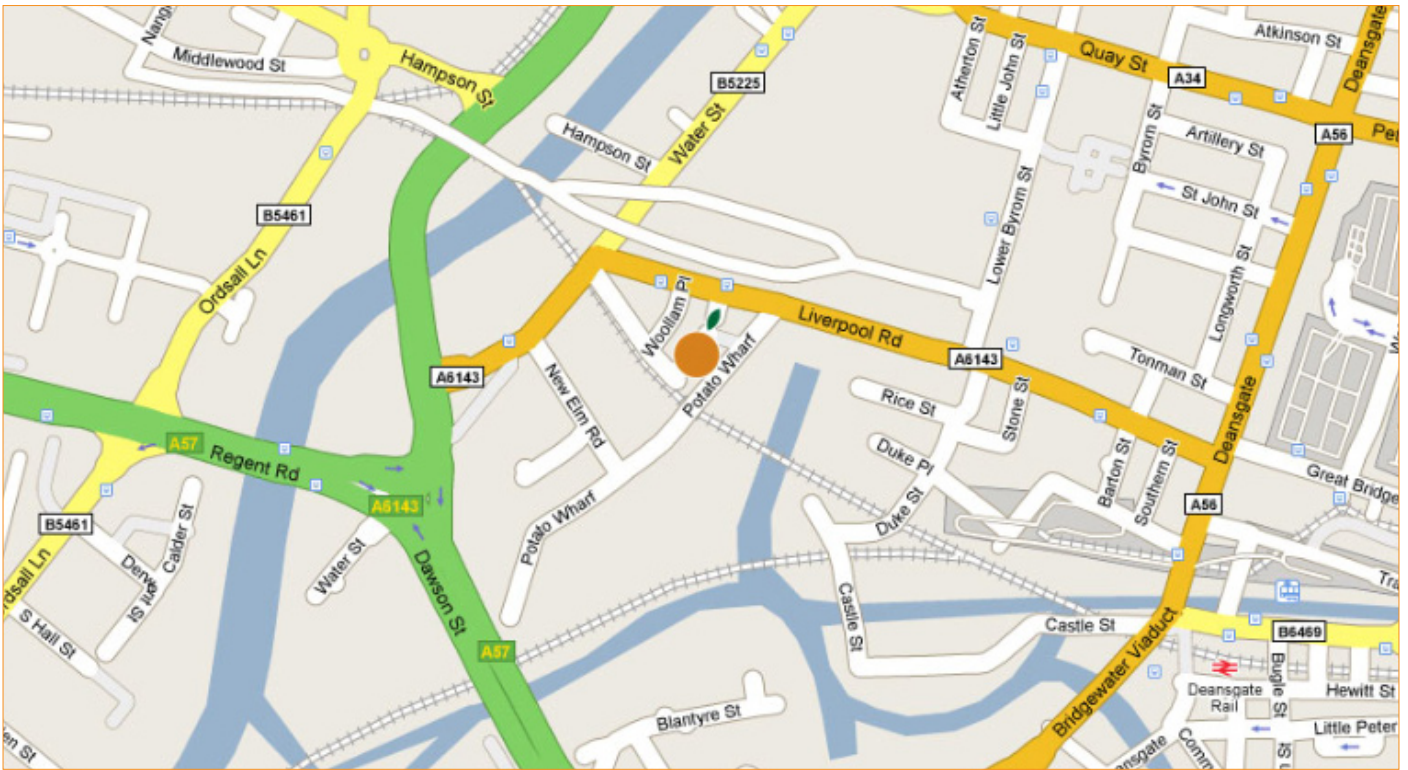

## Manchester

A 3rd Floor, Giant's Basin, Potato Wharf, Castlefield, Manchester M3 4NB T 0161 817 6600 F 0161 817 6601